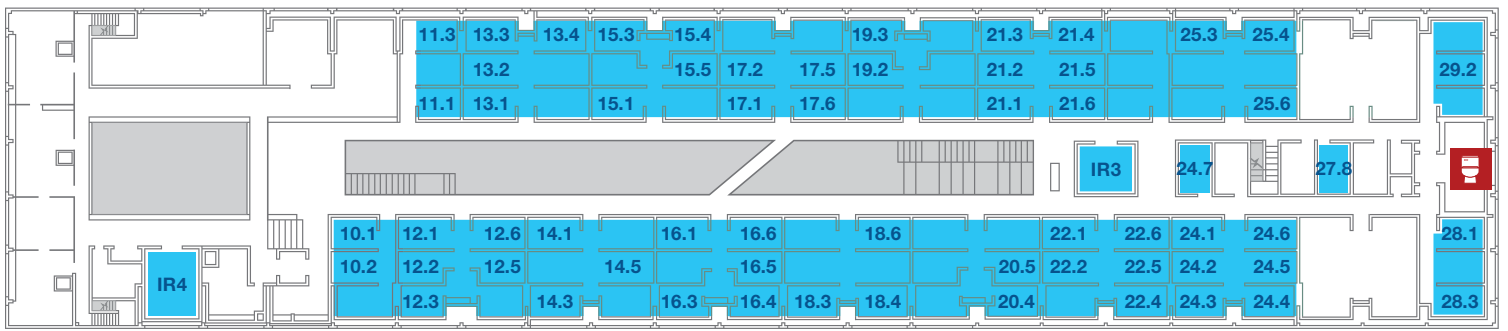

LEVEL 2

- Art Sale
 - Open Studios
 - Exhibition Spaces
 - Food + Drink
 - 1 Student Art Sale
 - 2a *Parsing Dissent*
 - 2b *Untitled Still Life*
 - 3 Art + Technology Students Exhibition
 - 4 Film Screenings
 - 5 Family-friendly Art Activities (Sunday only)*
*plus Pin the Tail on the Donkey (both days) in Studio 15.1
 - 6 Off the Grid Food Trucks
 - 7 Bar (cash only)
 - ? SFAI Merch / Information
- All Genders Restroom (Toilet + Urinal) All Genders Restroom (Toilet)